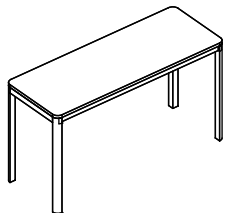

Quadrant Range

Functional sit-standing working surfaces with stylish rounded-corners

Desk
1600W x 800D x 730H
Ref: OLQUDK

Solid pedestal
407W x 500D x 640H
Ref: OLQUPD

High credenza without storage
1600W x 600D x 876H
Ref: OLQUCN

High credenza with storage
1600W x 600D x 876H
Ref: OLQUCS

Key features and description:

- Solid wood rounded-corner legs
- E0 top grade melamine panels
- Seating and standing work surfaces height
- Finger-pull drawers and doors with soft closing
- Complete 5 years manufacturer guarantee

Quadrant Range offers an alternative look with rounded corners and solid wood frame, providing durable structure. The standing height credenza increases users comfort, allowing to switch between sit and standing position and it is also available with or without storage underneath.