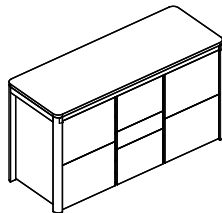

Quadrant Range

Functional sit-standing working surfaces with stylish rounded-corners

Desk
1600W x 800D x 730H
Ref: OLQUDK

Solid pedestal
407W x 500D x 640H
Ref: OLQUPD

High credenza without storage
1600W x 600D x 876H
Ref: OLQUCN

High credenza with storage
1600W x 600D x 876H
Ref: OLQUCS

Key features and description:

- Solid wood rounded-corner legs
- E0 top grade melamine panels
- Seating and standing work surfaces height
- Finger-pull drawers and doors with soft closing
- Complete 5 years manufacturer guarantee

Quadrant Range offers an alternative look with rounded corners and solid wood frame, providing durable structure. The standing height credenza increases users comfort, allowing to switch between sit and standing position and it is also available with or without storage underneath.