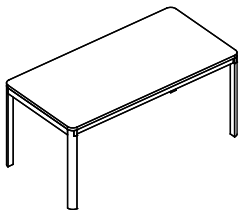

Quadrant Range

Functional sit-standing working surfaces with stylish rounded-corners

Desk
1600W x 800D x 730H
Ref: OLQUDK

Solid pedestal
407W x 500D x 640H
Ref: OLQUPD

High credenza without storage
1600W x 600D x 876H
Ref: OLQUCN

High credenza with storage
1600W x 600D x 876H
Ref: OLQUCS

Key features and description:

- Solid wood rounded-corner legs
- E0 top grade melamine panels
- Seating and standing work surfaces height
- Finger-pull drawers and doors with soft closing
- Complete 5 years manufacturer guarantee

Quadrant Range offers an alternative look with rounded corners and solid wood frame, providing durable structure. The standing height credenza increases users comfort, allowing to switch between sit and standing position and it is also available with or without storage underneath.