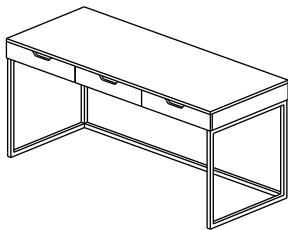

# Birmingham Home Office Range

Charming total black SOHO design

Desk with drawers  
1600W x 650D x 750H  
Ref: OLBRDK1600

Mobile pedestal  
420W x 420D x 515H  
Ref: OLBRMP3D

Credenza  
900W x 450D x 750H  
Ref: OLBRTC900

## Key features and description:

- E0 top grade melamine panels
- Handy desk drawers
- Powder coated metal frame
- Tambour door with lock
- Complete 5 years manufacturer guarantee

The Birmingham Range is a practical and stylish home office design that provides both professional office environment and modern home-office style, combining quality melamine panels with powder coated steel frame. Clever feature such as the open air top shelve and the underneath desk drawers allow you to make the most of your work space with an elegant home office design.