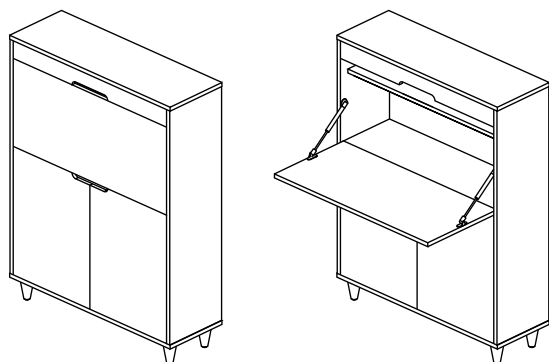

Baleno Cabinet

Temporal desk with storage to work at home

Cabinet
900W x 300D x 1200H
Ref: BACA900

Key features and description:

- E0 top grade melamine panels
- Vast color choice combination
- Scratch resistant material finish
- Easy to assemble design
- Complete 5 years manufacturer guarantee

The Baleno Cabinet provides you both storage space and temporal 600mm depth desk that you can use for occasional work at home.

OLLY
Furniture

Olly Furniture Manufacturing Co. Ltd.

中山市欧奕家具有限公司

Huanmao third road, Shanchau Village, Torch Development Zone,
Zhongshan City, Guangdong, China 528437